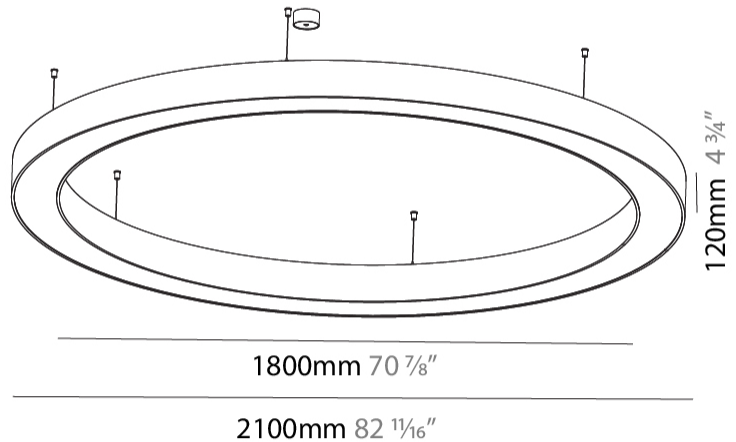

GENERAL

Series: Glorious
Subseries: Glorious 150
Partner: Prolicht
Division: Architectural
Installation: Suspension
Product Type: Pendant
Mounting Location: Ceiling
Light Distribution: Direct / Indirect

PHYSICAL

Shape: Round
Diameter (mm): 2100
Diameter (in): 82 1/16
Height (mm): 120
Height (in): 4 3/4
Max. Overall Height (mm): 2120
Max. Overall Height (in): 83 7/16
Weight (kg): 26.817
Weight (lbs): 59.12
Diffuser: PMMA - Opal
Fixture Finish: [SSR / BKV / CWI / CRY / HAB / UFT / ITA / RUA / FTG / MYG / LOD / PUS / FRO / FUP / KIA / POP / BLS / SPG / MEY / GOH / CHC / COM / ABZ / JAG / OBR / MOS / ROR](#)
Fixture Material: PMMA / Aluminum

ELECTRICAL

Lamp Type: LED (Zhaga Standard)
Input Wattage (W): 161.5
Total Output Wattage (W): 132 / 105.6 (3500K)
Dimming: [0-10V Dimming / Phase Dimming (120Vac Only)](#)
Driver Included: Yes
Driver Location: Integrated
Driver Type: Constant Current - 120 / 277Vac
Driver Class: Class 2
Input Voltage (V): 120 - 277
Constant Current (MA): 350 / 700/600 (3500K)

LED

Color Temperature (°K): [2700 / 3000 / 3500 / 4000](#)
Max. Delivered Lumen (lm): Max 15697 (9168 Dir / 6529 Ind)
Nominal Lumen (lm): Max 22165
CRI: >90 CRI
Efficiency (%): 70
Lamp Life (hrs): 50000

OPTICAL

RATINGS AND CERTIFICATIONS

Certified By: Certified for North American Standards
IP rating: IP20